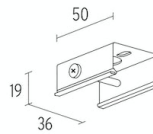

Physical

| | |
|-----------------|-------|
| Colour | Black |
| Trim | No |
| Length (mm) | 1000 |
| Net weight (kg) | 0.94 |
| IP internal | 20 |
| IP external | 20 |

Electrical

| | |
|--------------------|--------|
| Insulation class | I |
| Main voltage (Vac) | 220.00 |
| Emergency type | No |

Accessories & Power Supply

OPTIONAL

60.3333.14

The Tracking Power Surface End Cap

OPTIONAL

60.3345

Suspension kit, 1.5 m cable

OPTIONAL