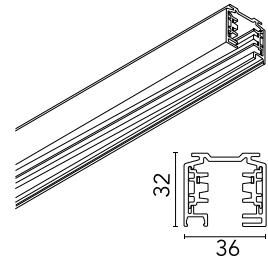

Length: 1000 - Ceiling surface

Three-phase profile for standard EUTRAC surface installations compatible with Tracking Power light fixtures.

Are you a professional and your project needs consulting and support?

[BOOK AN APPOINTMENT](#)