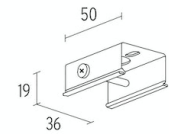

OPTIONAL

60.3351.14

Ceiling fixture or fixture for suspension kit