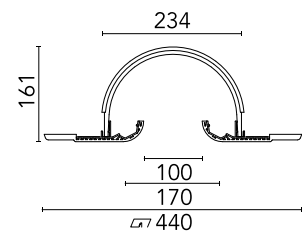

FLOS

SA.2334.3.120 White Dome

Softprofile Deco Wanders Large Profile 4 m

Designed by Marcel Wanders studio, 2013

Soft technology wall or ceiling-mounted recessed luminaire. It permits the installation of LED modules on both sides. Lighting systems not included.

Are you a professional and your project needs consulting and support?

[BOOK AN APPOINTMENT](#)

Main specifications

Mounting	Recessed
Environment	Indoor dry location
Icos	No

Physical

Colour	White Dome
Trim	No
Orientation	Fixed
Length (mm)	4000
Net weight (kg)	51/4m