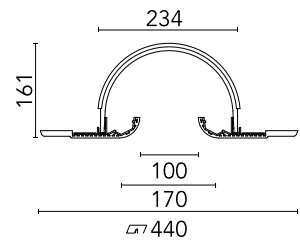

FLOS

SA.2324.1 Raw

Softprofile Smooth Large Profile 4 m

Soft technology wall or ceiling-mounted recessed luminaire. It permits the installation of LED modules on both sides. Lighting systems not included.

Are you a professional and your project needs consulting and support?

[BOOK AN APPOINTMENT](#)

Main specifications

Mounting	Recessed
Environment	Indoor dry location
Icos	No

Physical

Colour	Raw
Trim	No
Orientation	Fixed
Length (mm)	4000
Net weight (kg)	51/4m