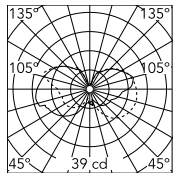

Schematic light drawing

Luminous flux luminaire
241 lm

Photometric

Lighting type	Total
Light distribution	Asymmetric
CCT (K)	2700

Electrical

Insulation class	II
Frequency (Hz)	50/60
Main voltage (Vac)	230
LED voltage Vf (Vdc)	null
Dimmable	No
Dimming interface	Switch Integrated (Not Dimmable)
Plug type	Type C
Batteries inside	No
Charging min time	No