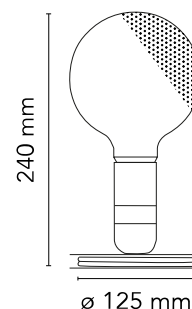

## Lampadina

Designed by Achille Castiglioni, 1972

LED retrofit - 5W - 241lm - 2700K

Table lamp providing direct, diffused light. Anodized aluminum base serves to contain excess power cord. Bakelite lamp-holder, painted to match the switch in the orange and black colors. Clear globe lamp is partially sandblasted to diffuse the light.

### Main specifications

EAN	8059607018880
Mounting	Table
Environment	Indoor dry location
Light source type	Bulb
Lamp category	LED retrofit
Lamp type	G125
Lamp holder	E27
Bulb finish	Semifrosted
Number of heads	1
Power (W)	5
System flux (lm)	241

### Physical

Colour	Black
Cord length (mm)	2300
Net weight (kg)	0.35
Package height (cm)	250
Package width (cm)	140
Package length (cm)	145
Package volume (m3)	0.01
IP internal	20

## Schematic light drawing

Luminous flux luminaire  
241 lm