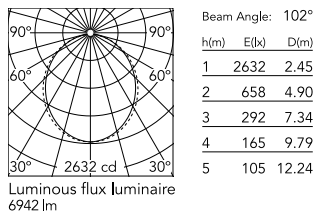

Schematic light drawing

Photometric

Lighting type	Direct
Light distribution	Symmetric
CCT (K)	3000
CRI>	80
Beam angle C0-180 (°)	102
Beam angle C90-270 (°)	106

Electrical

Insulation class	I
Frequency (Hz)	50/60
Driver	Integrated
Dimmable	No
Dimming type	Non Dimmable
Emergency type	No

Notes

Opal Diffuser: Diffuse, glare free and uniform lighting throughout the room. /
Emergency: Emergency Module available in all versions, length 1405 mm. In normal use, it uses the same power consumption as the standard In-Finity. In emergency use, it emits 10% of normal use during 3 hours. Endcaps: must be ordered separately. Consult Flos Architectural team for a configuration without end caps.