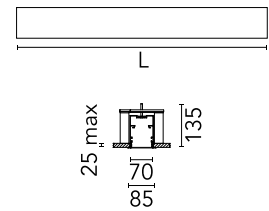

LED modular system for recessed Trim installation, including LED luminaires, aluminum installation profile and diffusers. Drivers included in lighting modules for 220-240V connection to mains or to other lighting modules.